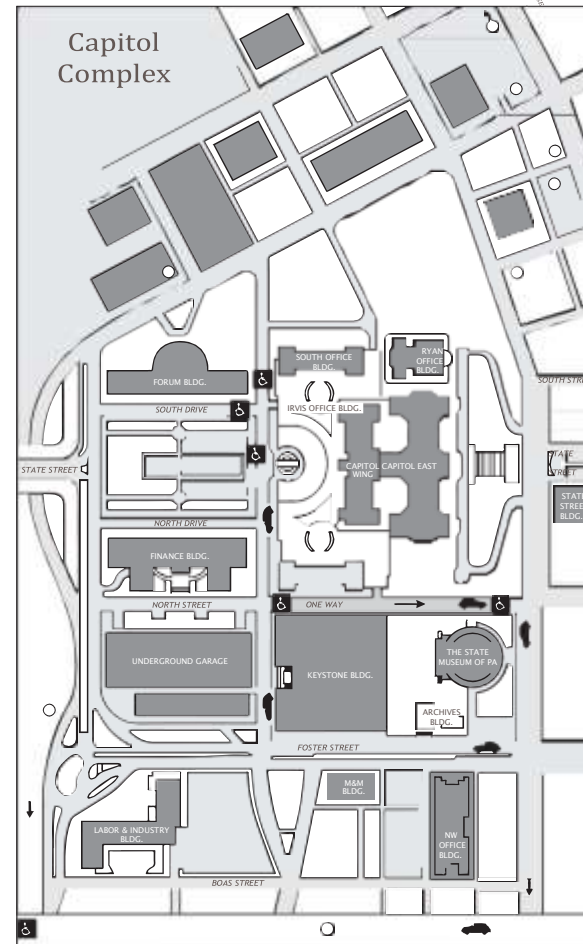

089	Rob Kauffman	R	312 Main Capitol Bldg.	705-2004	139	Michael Peifer	R	218 Ryan Office Bldg.	783-2037
092	Dawn Keefer	R	423 Irvis Office Bldg.	783-8783	147	Tracy Pennycuik	D	5 East Wing	787-9501
181	Malcolm Kenyatta	D	105A East Wing	787-9471	110	Tina Pickett	R	315A Main Capitol Bldg.	783-8238
125	Joe Kerwin	R	162A East Wing	260-6148	038	Nick Piscottano	D	27B East Wing	787-8175
103	Patty Kim	D	G11 Irvis Office Bldg.	783-9342	144	F. Todd Polinchock	R	141B East Wing	787-5452
020	Emily Kinkead	D	106B East Wing	787-5470	039	Michael Puskaric	R	53A East Wing	260-6122
201	Stephen Kinsey	D	317 Irvis Office Bldg.	787-3181	168	Christopher Quinn	R	4 East Wing	772-0855
159	Brian Kirkland	D	300 Irvis Office Bldg.	787-5881	200	Christopher Rabb	D	322 Irvis Office Bldg	783-2178
169	Kate Klunk	R	161A East Wing	787-4790	176	Jack Rader, Jr.	R	423 Irvis Office Bldg.	787-7732
124	Jerry Knowles	R	113 Ryan Office Bldg.	787-9029	065	Kathy Rapp	R	150 Main Capitol Bldg	787-1367
114	Bridget Kosierowski	D	104 Irvis Office Bldg	783-4874	071	James Rigby	R	432 Irvis Office Bldg.	772-9924
188	Rick Krajewski	D	109B East Wing	783-1000	006	Brad Roae	R	151 East Wing	787-2353
161	Leanne Krueger	D	G14 Irvis Office Bldg	705-2567	059	Leslie Rossi	R	5 East Wing	783-9311
045	Anita Astorino Kulik	D	323 Irvis Office Bldg	783-3780	087	Greg Rothman	R	163A East Wing	783-2063
143	Shelby Labs	R	153B East Wing	787-5866	085	David Rowe	R	141A East Wing	787-3443
013	John Lawrence	R	211 Ryan Office Bldg.	260-6117	126	Mark Rozzi	D	111 Irvis Office Bldg.	783-3290
034	Summer Lee	D	25B East Wing	783-1914	101	Francis Ryan	R	149A East Wing	783-1815
105	Andrew Lewis	R	164A East Wing	783-2014	009	Christopher Sainato	D	326 Main Capitol Bldg.	772-2436
033	Carrie Lewis-Delrosso	R	163B East Wing	787-8523	135	Steven Samuelson	D	34 East Wing	705-1881
007	Mark Longjetti	D	202 Irvis Office Bldg.	772-4035	153	Ben Sanchez	D	26A East Wing	783-7619
131	Milou Mackenzie	R	405 Irvis Office Buikding	783-1673	073	Tommy Sankey	R	111 Ryan Office Bldg	787-7099
134	Ryan Mackenzie	R	210 Ryan Office Building	787-1000	158	Christina Sapppey	D	111A East Wing	772-9973
115	Maureen Madden	D	323 Main Capitol Building	787-5811	094	Stanley E. Saylor	R	245 Main Capitol Bldg.	783-6426
060	Abby Major	R	3 East Wing	783-5327	090	Paul Schemel	R	150B East Wing	783-5218
183	Zachary Mako	R	402 Irvis Office Bldg.	772-5398	132	Michael Schlossberg	D	512E Main Capitol Bldg	705-1869
053	Steven Malagari	D	123B East Wing	783-8515	079	Louis Schmitt	R	415 Irvis Office Bldg.	787-6419
130	David Maloney, Sr.	R	6B East Wing	260-6161	029	Meghan Schroeder	R	411 Irvis Office Bldg.	705-7170
025	Brandon Markosek	D	116A East Wing	772-4511	022	Peter Schwyer	D	527E Main Capitol Bldg.	787-2909
014	James Marshall	R	105 Ryan Office Bldg.	260-6432	157	Melissa Shusterman	D	111B East Wing	787-7524
107	Kurt Masser	R	315J Main Capitol Bldg.	260-6134	055	Jason Silvis	R	B15 Main Capitol Bldg	787-8939
016	Robert Matzie	D	121 Irvis Office Bldg.	787-4444	182	Brian Sims	D	200 Irvis Office Bldg	783-4072
191	Joanna McClinton	D	423 Main Capitol Bldg	772-9850	066	Brian Smith	R	160A East Wing	787-3845
133	Jeanne McNeill	D	219 Irvis Office Bldg.	772-9902	050	Pam Snyder	D	101 Irvis Office Bldg.	783-3797
106	Thomas MeHaffie, III	R	159B East Wing	787-2684	202	Jared Solomon	D	104A East Wing	787-4117
097	Steven Mentzer	R	51A East Wing	787-1776	004	Curtis G. Sonney	R	214 Ryan Office Bldg	783-9087
028	Robert Mercuri	R	162B East Wing	772-9943	145	Craig Staats	R	412 Irvis Office Bldg.	783-3154
002	Robert Merski	D	103A East Wing	787-4358	086	Perry Stambaugh	R	430 Irvis Office Bldg	783-1593
012	Daryl Metcalfe	R	144 Main Capitol Bldg.	783-1707	151	Todd Stephens	R	110 Ryan Office Bldg	260-6163
069	Carl Metzgar	R	115 Ryan Office Bldg.	783-8756	062	James Struzzi	R	147B East Wing	705-7173
040	Natalie Mihalek	R	143B East Wing	783-1522	096	P. Michael Sturla	D	106 Irvis Office Bldg.	787-3555
109	David Millard	R	128 Main Office Bldg.	783-1102	178	Wendi Thomas	R	153A East Wing	772-9926
041	Brett Miller	R	54A East Wing	705-7161	018	Kathleen Tomlinson	R	164B East Wing	783-7319
042	Daniel Miller	D	412 Main Capitol Bldg.	783-1850	116	Tarah Toohil	R	49 East Wing	260-6136
030	Lori Mizgorski	R	406 Irvis Office Bldg.	260-6407	078	Jesse Topper	R	403 Irvis Office Bldg.	787-7076
091	Dan Moul	R	416 Irvis Office Bldg.	783-5217	123	Tim Twardzik	R	428 Irvis Office Bldg	787-8956
119	Gerald Mullery	D	114 Irvis Office Bldg.	783-4893	166	Gregory S. Vitali	D	30 East Wing	787-7647
112	Kyle Mullins	D	116B East Wing	783-5043	052	Ryan Warner	R	B12 Main Capitol Bldg.	787-1540
011	Marcy Mustello	R	147A East Wing	787-7686	031	Perry Warren	D	G01 Irvis Office Bldg	787-5475
174	Ed Neilson	D	127 Irvis Office Bldg.	772-4032	150	Joseph Webster	D	125B East Wing	787-0419

June 2021

510 S. 31st Street | PO Box 8736
Camp Hill, PA 17001-8736
717.761.2740

www.pfb.com | GovCom@pfb.com

Affiliated with: American Farm Bureau Federation