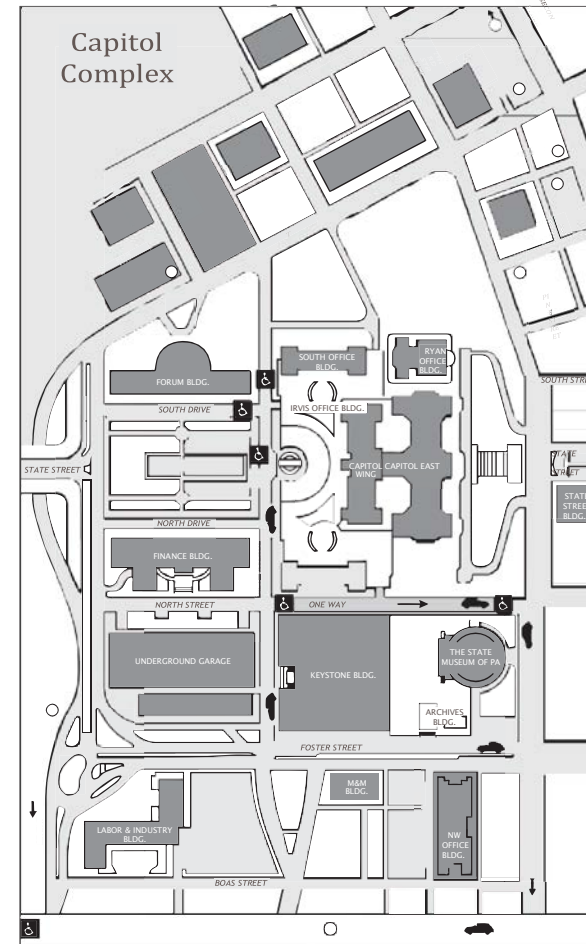

120 Aaron Kaufer	R	B14 Main Capitol Bldg.	787-3798	139 Michael Peifer	R	218 Ryan Office Bldg.	783-2037
089 Rob Kauffman	R	312 Main Capitol Bldg.	705-2004	147 Tracy Pennycuik	D	5 East Wing	787-9501
092 Dawn Keefer	R	423 Irvis Office Bldg.	783-8783	110 Tina Pickett	R	315A Main Capitol Bldg.	783-8238
181 Malcolm Kenyatta	D	105A East Wing	787-9471	038 Nick Piscottano	D	27B East Wing	787-8175
125 Joe Kerwin	R	162A East Wing	260-6148	144 F. Todd Polinchock	R	141B East Wing	787-5452
103 Patty Kim	D	G11 Irvis Office Bldg.	783-9342	039 Michael Puskaric	R	53A East Wing	260-6122
020 Emily Kinkead	D	106B East Wing	787-5470	060 Jeffrey Pyle	R	216 Ryan Office Bldg.	783-5327
021 Stephen Kinsey	D	317 Irvis Office Bldg.	787-3181	168 Christopher Quinn	R	4 East Wing.	772-0855
159 Brian Kirkland	D	300 Irvis Office Bldg.	787-5881	200 Christopher Rabb	D	322 Irvis Office Bldg	783-2178
169 Kate Klunk	R	161A East Wing	787-4790	176 Jack Rader, Jr.	R	423 Irvis Office Bldg.	787-7732
124 Jerry Knowles	R	113 Ryan Office Bldg.	787-9029	065 Kathy Rapp	R	150 Main Capitol Bldg	787-1367
114 Bridget Kosierowski	D	104 Irvis Office Bldg	783-4874	071 James Rigby	R	432 Irvis Office Bldg.	772-9924
188 Rick Krajewski	D	109B East Wing	783-1000	006 Brad Roae	R	151 East Wing	787-2353
161 Leanne Krueger	D	G14 Irvis Office Bldg	705-2567	087 Greg Rothman	R	163A East Wing	783-2063
045 Anita Astorino Kulik	D	323 Irvis Office Bldg	783-3780	085 David Rowe	R	141A East Wing	787-3443
143 Shelby Labs	R	153B East Wing	787-5866	126 Mark Rozzi	D	111 Irvis Office Bldg.	783-3290
013 John Lawrence	R	211 Ryan Office Bldg.	260-6117	101 Francis Ryan	R	149A East Wing	783-1815
034 Summer Lee	D	25B East Wing	783-1914	009 Christopher Sainato	D	326 Main Capitol Bldg.	772-2436
105 Andrew Lewis	R	164A East Wing	783-2014	135 Steven Samuelson	D	34 East Wing	705-1881
033 Carrie Lewis-Delrosso	R	163B East Wing	787-8523	153 Ben Sanchez	D	26A East Wing	783-7619
007 Mark Longjetti	D	127 Irvis Office Bldg.	772-4035	073 Tommy Sankey	R	111 Ryan Office Bldg	787-7099
131 Milou Mackenzie	R	405 Irvis Office Building	783-1673	158 Christina Sapppey	D	111A East Wing	772-9973
134 Ryan Mackenzie	R	210 Ryan Office Building	787-1000	094 Stanley E. Saylor	R	245 Main Capitol Bldg.	783-6426
115 Maureen Madden	D	323 Main Capitol Building	787-5811	090 Paul Schemel	R	150B East Wing	783-5218
183 Zachary Mako	R	402 Irvis Office Bldg.	772-5398	132 Michael Schlossberg	D	512E Main Capitol Bldg	705-1869
053 Steven Malagari	D	123B East Wing	783-8515	079 Louis Schmitt	R	415 Irvis Office Bldg.	787-6419
130 David Maloney, Sr.	R	6B East Wing	260-6161	029 Meghan Schroeder	R	411 Irvis Office Bldg.	705-7170
025 Brandon Markosek	D	116A East Wing	772-4511	022 Peter Schwyer	D	325 Irvis Office Bldg.	787-2909
014 James Marshall	R	105 Ryan Office Bldg.	260-6432	157 Melissa Shusterman	D	111B East Wing	787-7524
107 Kurt Masser	R	315J Main Capitol Bldg.	260-6134	055 Jason Silvis	R	B15 Main Capitol Bldg	787-8939
016 Robert Matzie	D	121 Irvis Office Bldg.	787-4444	182 Brian Sims	D	200 Irvis Office Bldg	783-4072
191 Joanna McClinton	D	423 Main Capitol Bldg	772-9850	066 Brian Smith	R	160A East Wing	787-3845
133 Jeanne McNeill	D	219 Irvis Office Bldg.	772-9902	050 Pam Snyder	D	101 Irvis Office Bldg.	783-3797
106 Thomas MeHaffie, III	R	159B East Wing	787-2684	202 Jared Solomon	D	104A East Wing	787-4117
097 Steven Mentzer	R	51A East Wing	787-1776	004 Curtis G. Sonney	R	214 Ryan Office Bldg	783-9087
028 Robert Mercuri	R	162B East Wing	772-9943	145 Craig Staats	R	412 Irvis Office Bldg.	783-3154
002 Robert Merski	D	103A East Wing	787-4358	086 Perry Stambaugh	R	430 Irvis Office Bldg	783-1593
012 Daryl Metcalfe	R	144 Main Capitol Bldg.	783-1707	151 Todd Stephens	R	110 Ryan Office Bldg	260-6163
069 Carl Metzgar	R	115 Ryan Office Bldg.	783-8756	062 James Struzzi	R	147B East Wing	705-7173
040 Natalie Mihalek	R	143B East Wing	783-1522	096 P. Michael Sturla	D	414 Main Capitol Bldg.	787-3555
109 David Millard	R	128 Main Office Bldg.	783-1102	178 Wendi Thomas	R	153A East Wing	772-9926
041 Brett Miller	R	54A East Wing	705-7161	018 Kathleen Tomlinson	R	164B East Wing	783-7319
042 Daniel Miller	D	412 Main Capitol Bldg.	783-1850	116 Tarah Toohil	R	49 East Wing	260-6136
030 Lori Mizgorski	R	406 Irvis Office Bldg.	260-6407	078 Jesse Topper	R	403 Irvis Office Bldg.	787-7076
091 Dan Moul	R	416 Irvis Office Bldg.	783-5217	123 Tim Twardzik	R	428 Irvis Office Bldg	787-8956
119 Gerald Mullery	D	114 Irvis Office Bldg.	783-4893	166 Gregory S. Vitali	D	30 East Wing	787-7647
112 Kyle Mullins	D	116B East Wing	783-5043	052 Ryan Warner	R	B12 Main Capitol Bldg.	787-1540
011 Marcy Mustello	R	147A East Wing	787-7686	031 Perry Warren	D	G01 Irvis Office Bldg	787-5475
174 Ed Neilson	D	107 East Wing	772-4032	150 Joseph Webster	D	125B East Wing	787-0419
057 Eric Nelson	R	432 Irvis Office Bldg.	260-6146	017 Parke Wentling	R	3 East Wing	783-5008
154 Napoleon Nelson	D	26B East Wing	783-1079	019 Jake Wheatley, Jr.	D	36 East Wing	783-3783

April 2021

510 S. 31st Street | PO Box 8736
Camp Hill, PA 17001-8736
717.761.2740

www.pfb.com | GovCom@pfb.com

Affiliated with: American Farm Bureau Federation